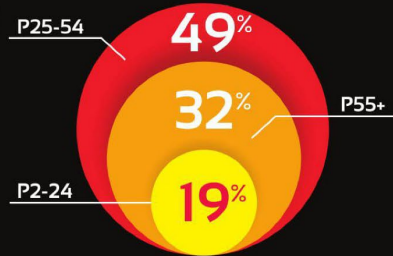

Gina has anchored on KFI 640 AM, as well as hosted mornings on 100.3 FM.

NEW FRONTIERS

Audience Profile

Subscriber Base: 81.4M Homes
 Median Age: 46 years Total Day
 Median Income: \$73.0K Total Day

Male 57%
 Female 43%

AGE COMPOSITION

MARKET BREAK

	%	INDEX
HH Income: \$75K+	56%	141
HH Income: \$100K+	42%	159
HH Income: \$125K+	28%	164
+4 Years College	39%	132
Professional Managerial	32%	117
Owns Home	76%	112
Owns 2nd Home	4%	131
Internet Access in Home	88%	106
Multi-Car Owner	29%	117

Other Indexes:

15+ plus trips by plane	152
Members of Country Club	149
Household owns 2nd home	120
Own any securities	118
Have a money market acc	116

www.nicklauschildrens.org

PLANET TV

Recent Highlights

- * Recent airing reach over 81 million households,
- * News Shows have seen a tremendous increase in ratings due to the good news on the economy and news on the President
- * Selected Stories have gone viral due to the nature of the content and programming